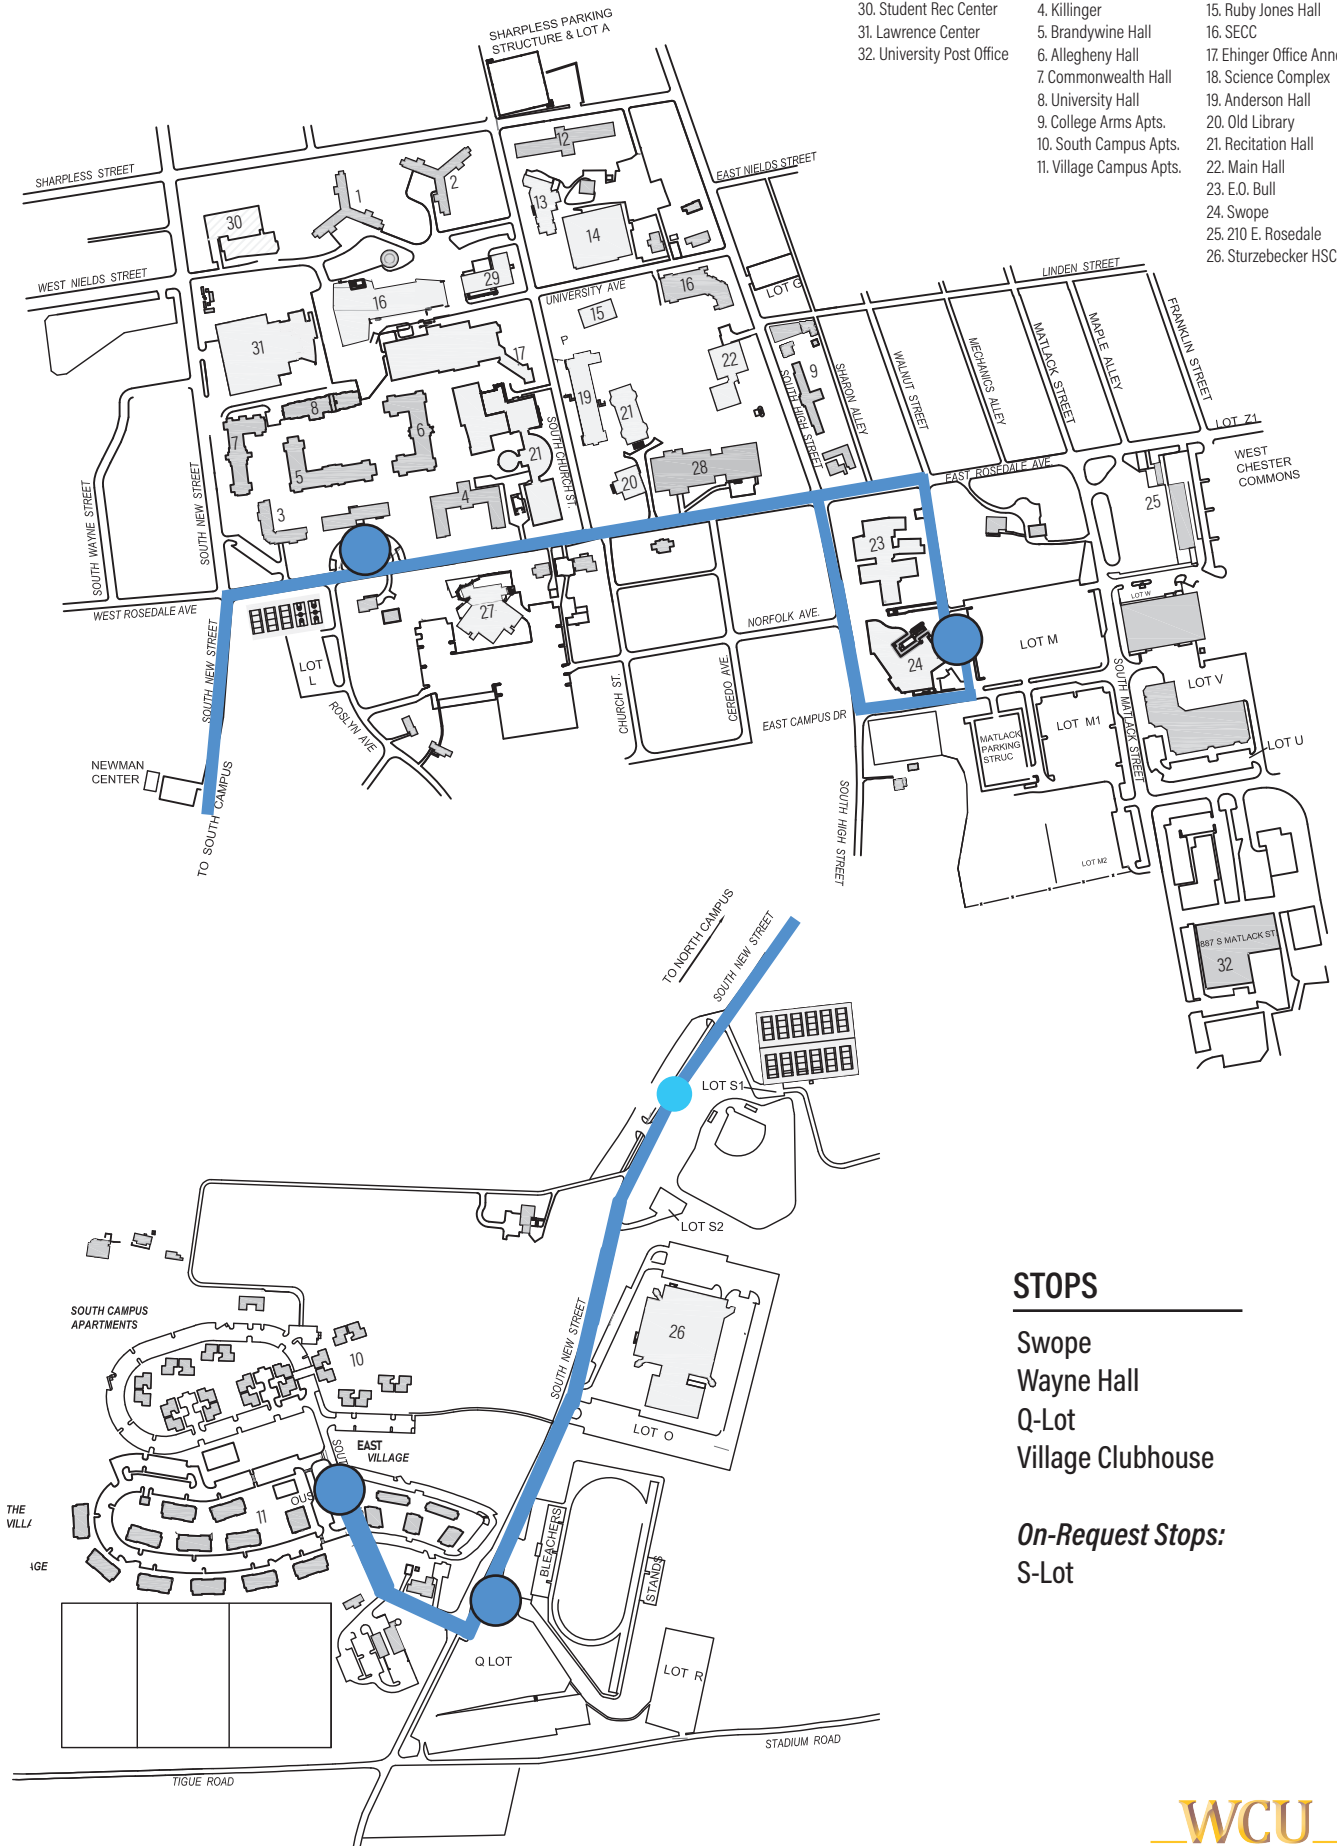

WCU Shuttles

Blue Route

Monday-Thursday.
8:30 AM - 8:00 PM
Friday.
8:30 AM - 4:00 PM

BLUE ROUTE

NORTH CAMPUS

SOUTH CAMPUS

- | | | |
|----------------------------|--------------------------|---------------------------|
| STUDENT SERVICES | STUDENT HOUSING | ACADEMIC BUILDINGS |
| 27. Sykes Student Union | 1. Tyson | 12. BPMC |
| 28. FHG Library | 2. Goshen | 13. Mitchell |
| 29. Peoples | 3. Schmidt | 14. 25 University Ave. |
| 30. Student Rec Center | 4. Killinger | 15. Ruby Jones Hall |
| 31. Lawrence Center | 5. Brandywine Hall | 16. SECC |
| 32. University Post Office | 6. Allegheny Hall | 17. Ehinger Office Annex |
| | 7. Commonwealth Hall | 18. Science Complex |
| | 8. University Hall | 19. Anderson Hall |
| | 9. College Arms Apts. | 20. Old Library |
| | 10. South Campus Apts. | 21. Recitation Hall |
| | 11. Village Campus Apts. | 22. Main Hall |
| | | 23. E.O. Bull |
| | | 24. Swope |
| | | 25. 210 E. Rosedale |
| | | 26. Sturzebecker HSC |

STOPS

- Swope
- Wayne Hall
- Q-Lot
- Village Clubhouse

On-Request Stops:

- S-Lot

- Shuttle Stops
- On-Request Shuttle Stops

WEEKDAY SERVICE FREQUENCY

every
22
minutes

7:15 AM 9:00 AM

every
22
minutes

2:00 PM 8:00 PM

WEEKDAYS TO SWOPE		
<i>Village Clubhouse</i>	<i>Q-Lot</i>	<i>Wayne Hall</i>
7:15 AM	7:17	7:21
7:37	7:39	7:43
7:59	8:01	8:05
8:21	8:23	8:27
8:43	8:45	8:49
THEN EVERY 12 MINUTES OR LESS UNTIL		
1:51 PM	1:53	1:57
2:13	2:15	2:19
2:35	2:37	2:41
2:57	2:59	3:03
3:19	3:21	3:25
3:41	3:43	3:47
M-TH SERVICE ENDS AT 8 PM FRI SERVICE ENDS AT 4 PM		
4:03 PM	4:05	4:09
4:25	4:27	4:31
4:47	4:49	4:53
5:09	5:11	5:15
5:31	5:33	5:37
5:53	5:55	5:59
6:15	6:17	6:21
6:37	6:39	6:43
6:59	7:01	7:05
7:21	7:23	7:27
7:43	7:45	7:49