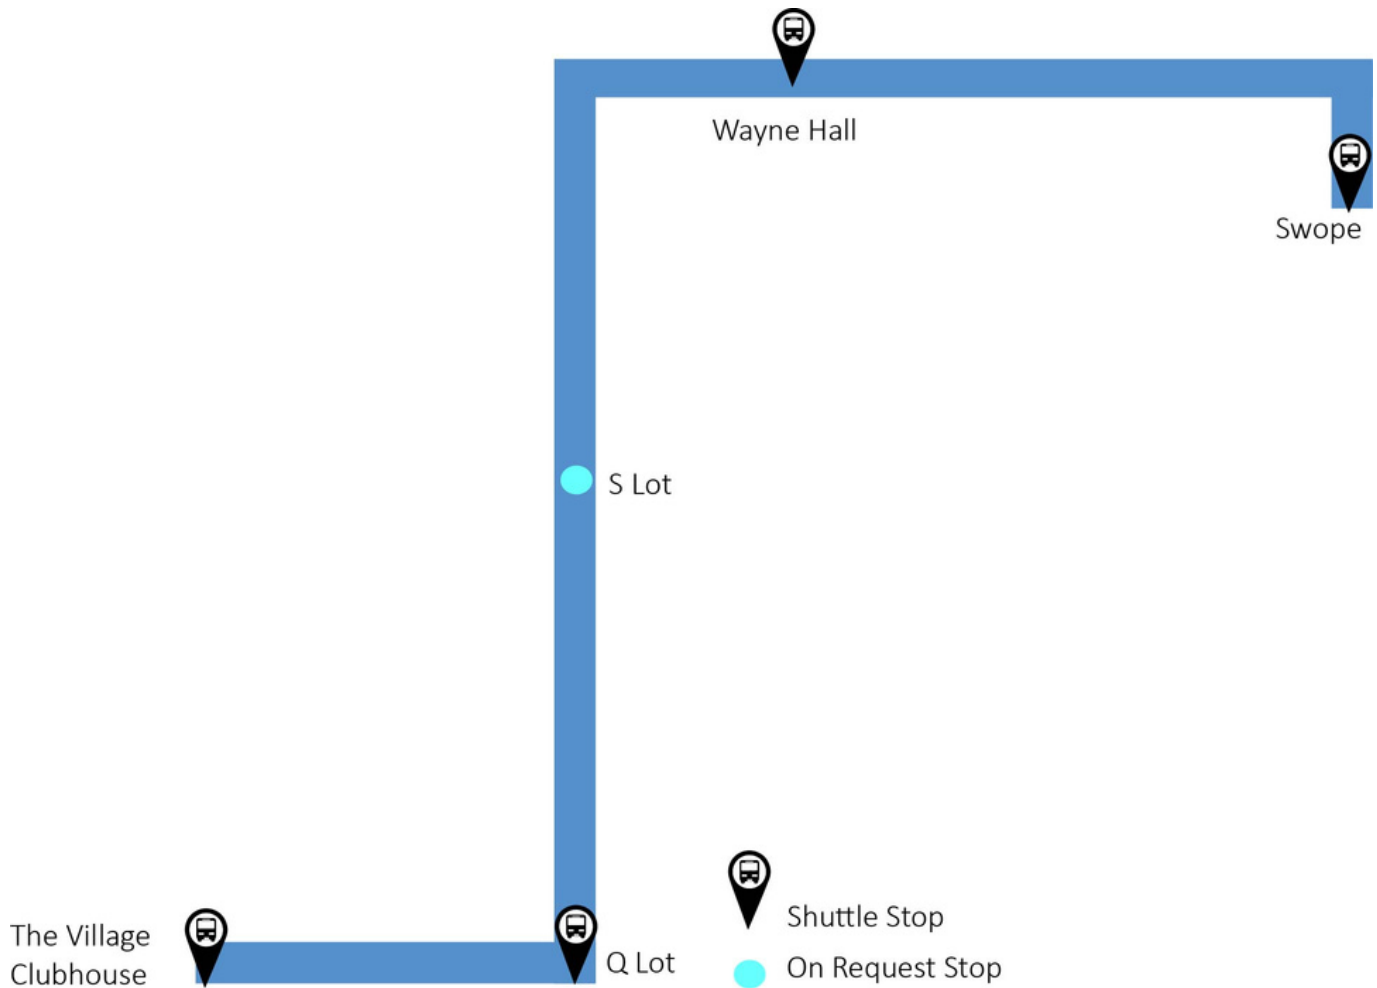

WCU Shuttles

Blue Route

Monday-Thursday.
8:30 AM - 8:00 PM
Friday.
8:30 AM - 4:00 PM

BLUE ROUTE

NORTH CAMPUS

SOUTH CAMPUS

- | | | |
|----------------------------|--------------------------|---------------------------|
| STUDENT SERVICES | STUDENT HOUSING | ACADEMIC BUILDINGS |
| 27. Sykes Student Union | 1. Tyson | 12. BPMC |
| 28. FHG Library | 2. Goshen | 13. Mitchell |
| 29. Peoples | 3. Schmidt | 14. 25 University Ave. |
| 30. Student Rec Center | 4. Killinger | 15. Ruby Jones Hall |
| 31. Lawrence Center | 5. Brandywine Hall | 16. SECC |
| 32. University Post Office | 6. Allegheny Hall | 17. Ehinger Office Annex |
| | 7. Commonwealth Hall | 18. Science Complex |
| | 8. University Hall | 19. Anderson Hall |
| | 9. College Arms Apts. | 20. Old Library |
| | 10. South Campus Apts. | 21. Recitation Hall |
| | 11. Village Campus Apts. | 22. Main Hall |
| | | 23. E.O. Bull |
| | | 24. Swope |
| | | 25. 210 E. Rosedale |
| | | 26. Sturzebecker HSC |

STOPS

- Swope
- Wayne Hall
- Q-Lot
- Village Clubhouse

On-Request Stops:

- S-Lot

- Shuttle Stops
- On-Request Shuttle Stops

WEEKDAY SERVICE FREQUENCY

every
22
minutes

7:15 AM 9:00 AM

WEEKDAYS TO VILLAGE CLUBHOUSE			
<i>Swope</i>	<i>Wayne Hall</i>	<i>Q-Lot</i>	<i>Village Clubhouse</i>
7:25 AM	7:29	7:33	7:35
7:47	7:51	7:55	7:57
8:09	8:13	8:17	8:19
8:31	8:35	8:39	8:41
8:53	8:57	9:01	9:03
THEN EVERY 12 MINUTES OR LESS UNTIL			
2:01 PM	2:05	2:09	2:11
2:23	2:27	2:31	2:33
2:45	2:49	2:53	2:55
3:07	3:11	3:15	3:17
3:29	3:33	3:37	3:39
3:57	3:55	3:59	4:01
M-TH SERVICE ENDS AT 8 PM FRI SERVICE ENDS AT 4 PM			
4:13 PM	4:17	4:21	4:23
4:35	4:39	4:43	4:45
4:57	5:01	5:05	5:07
5:19	5:23	5:27	5:29
5:41	5:45	5:49	5:51
6:03	6:07	6:11	6:13
6:25	6:29	6:33	6:35
6:47	6:51	6:55	6:57
7:09	7:13	7:17	7:19
7:31	7:35	7:39	7:41
7:53	7:57	8:01	8:03