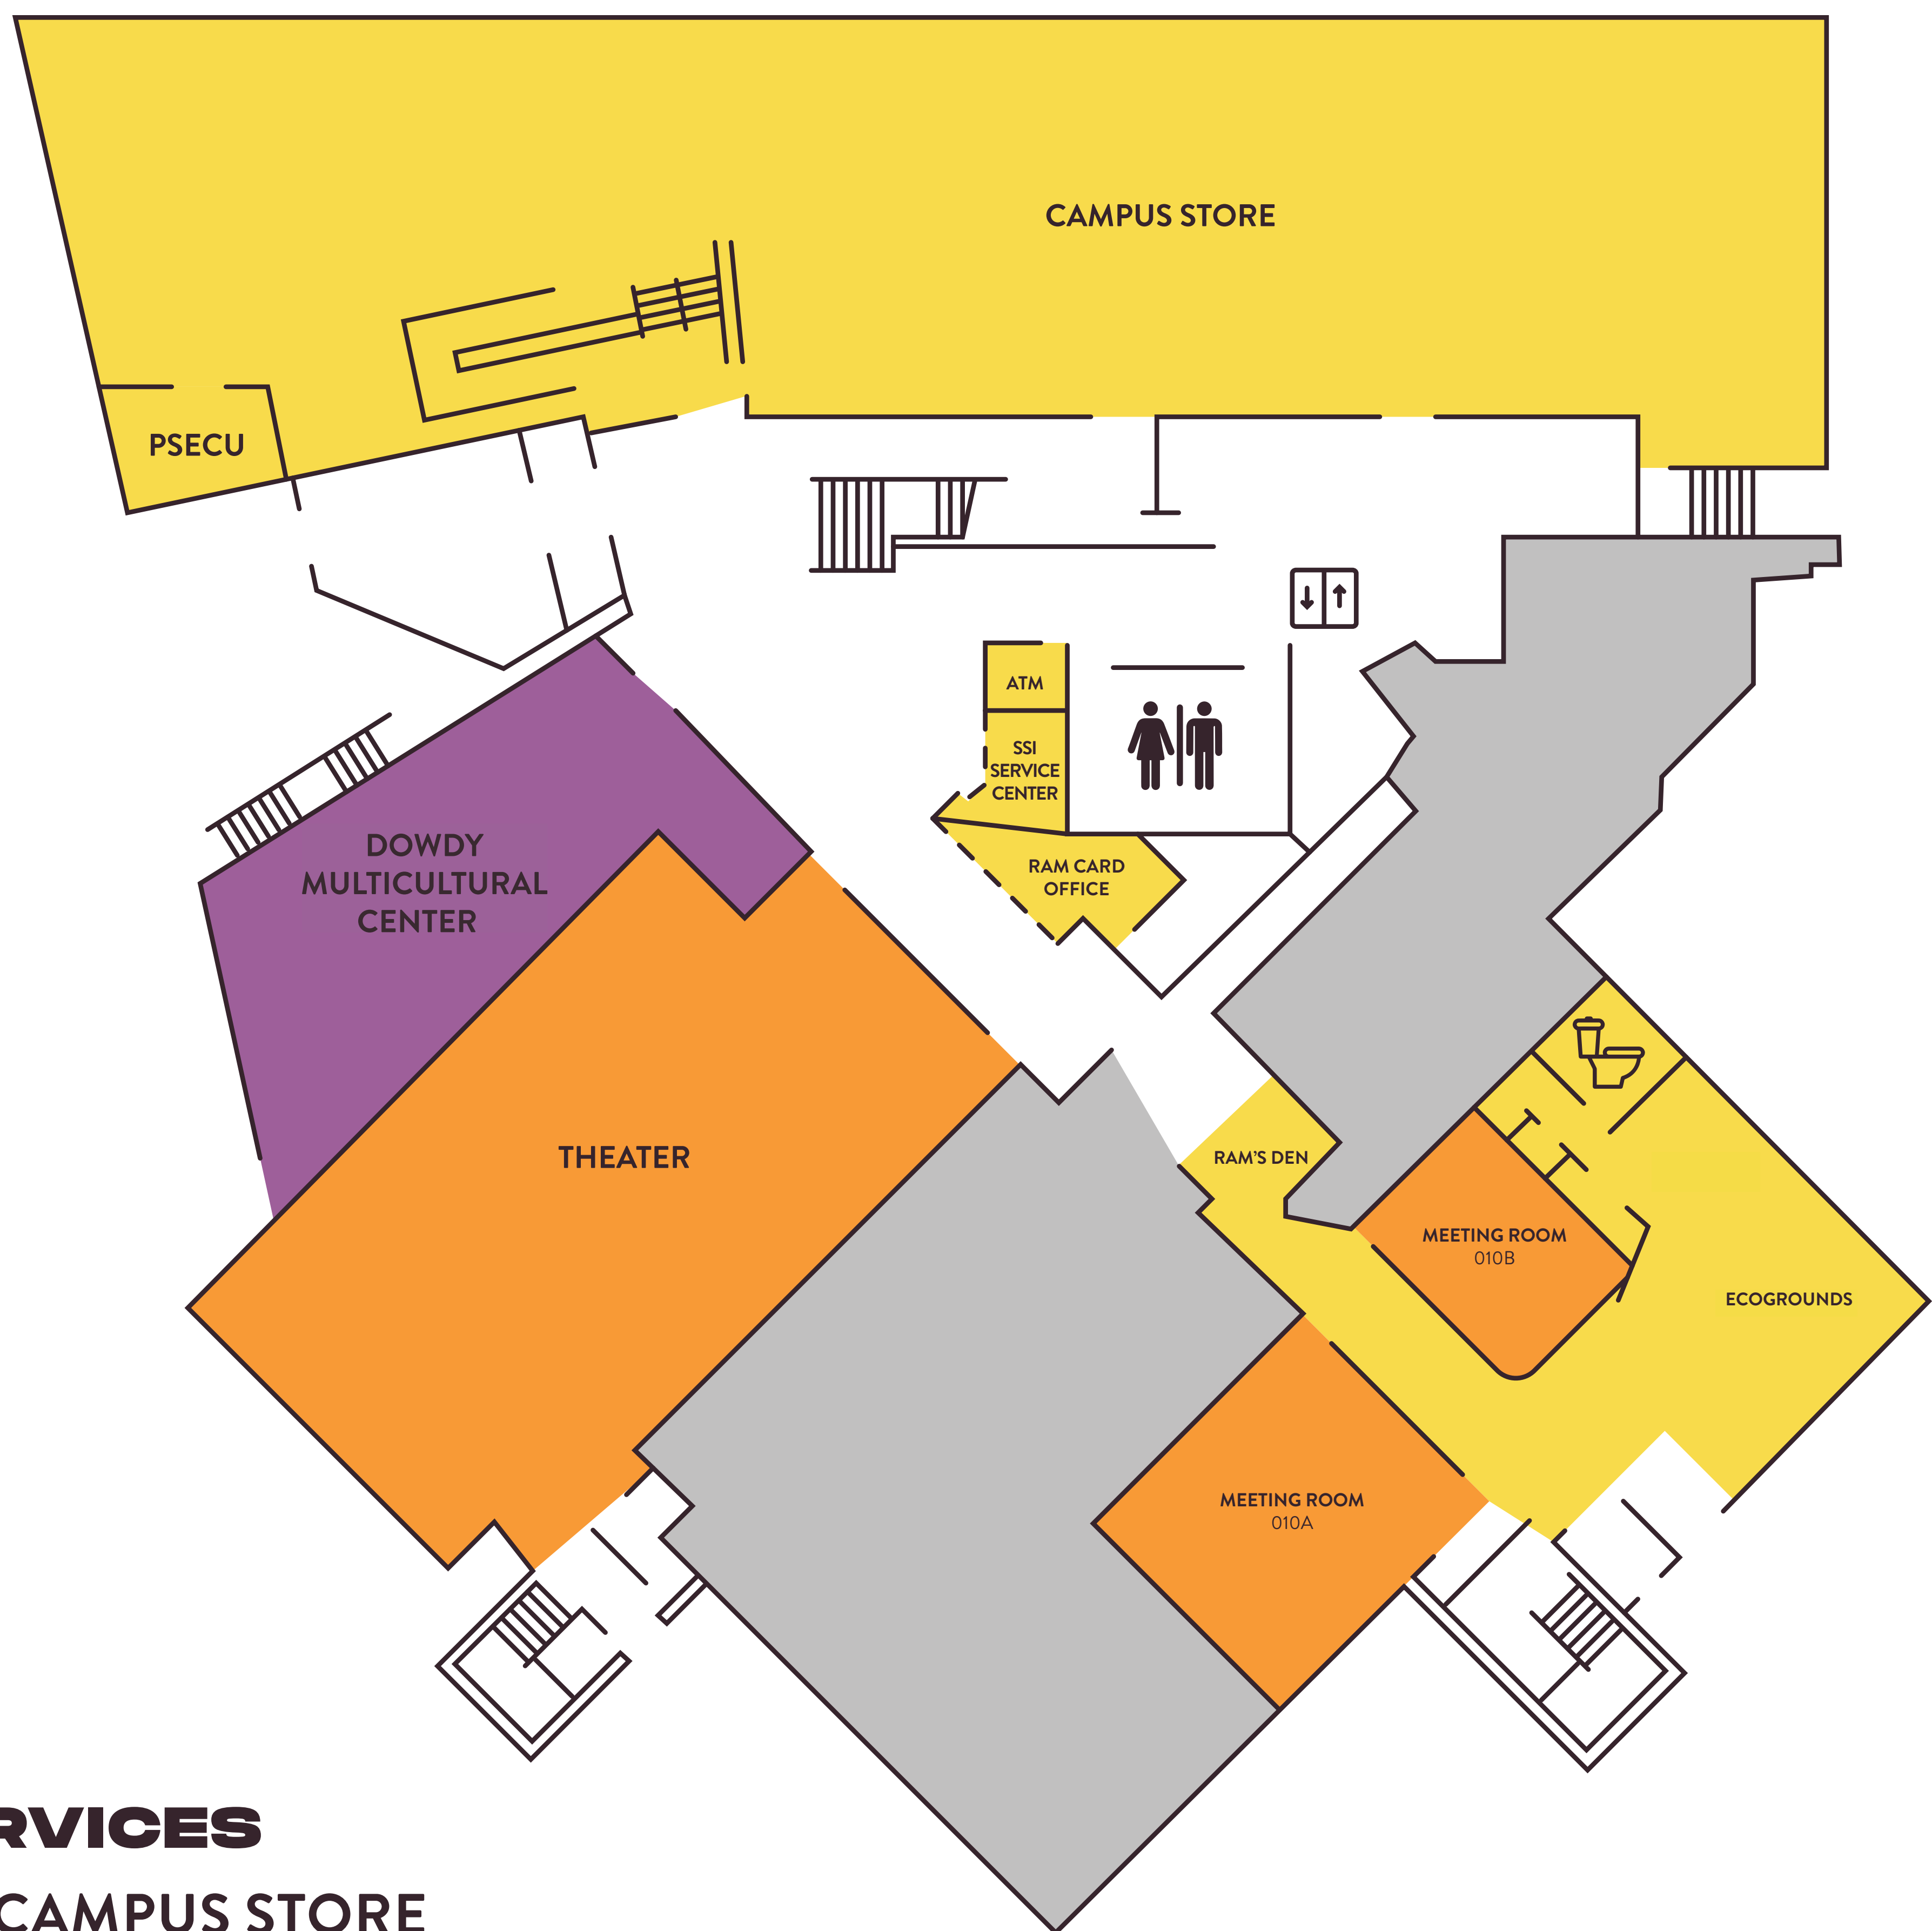

SYKES STUDENT UNION

GROUND FLOOR

- SERVICES

- WCU CAMPUS STORE
- PSECU OFFICE AND ATM
- ECOGROUNDS
- RAM CARD OFFICE
- SSI STUDENT SERVICE CENTER
- SINGLE USER RESTROOMS

- CENTERS

- DOWDY MULTICULTURAL CENTER

- VENUES & MEETING ROOMS

- MEETING ROOMS 10A, 10B
- RAM'S DEN
- THEATER

LEGEND

- CENTERS
- SERVICES
- OFFICES
- STUDENT ORGANIZATIONS
- VENUES & MEETING ROOMS

SYKES STUDENT UNION

FIRST FLOOR

- OFFICES

105 – SYKES ADMINISTRATIVE OFFICES

- SERVICES

INFORMATION DESK

RAMS HEAD FOOD COURT

- VENUES & MEETING ROOMS

BALLROOMS 117 (A,B,C)

MEETING ROOM 115

LEGEND

- CENTERS
- SERVICES
- OFFICES
- STUDENT ORGANIZATIONS
- VENUES & MEETING ROOMS