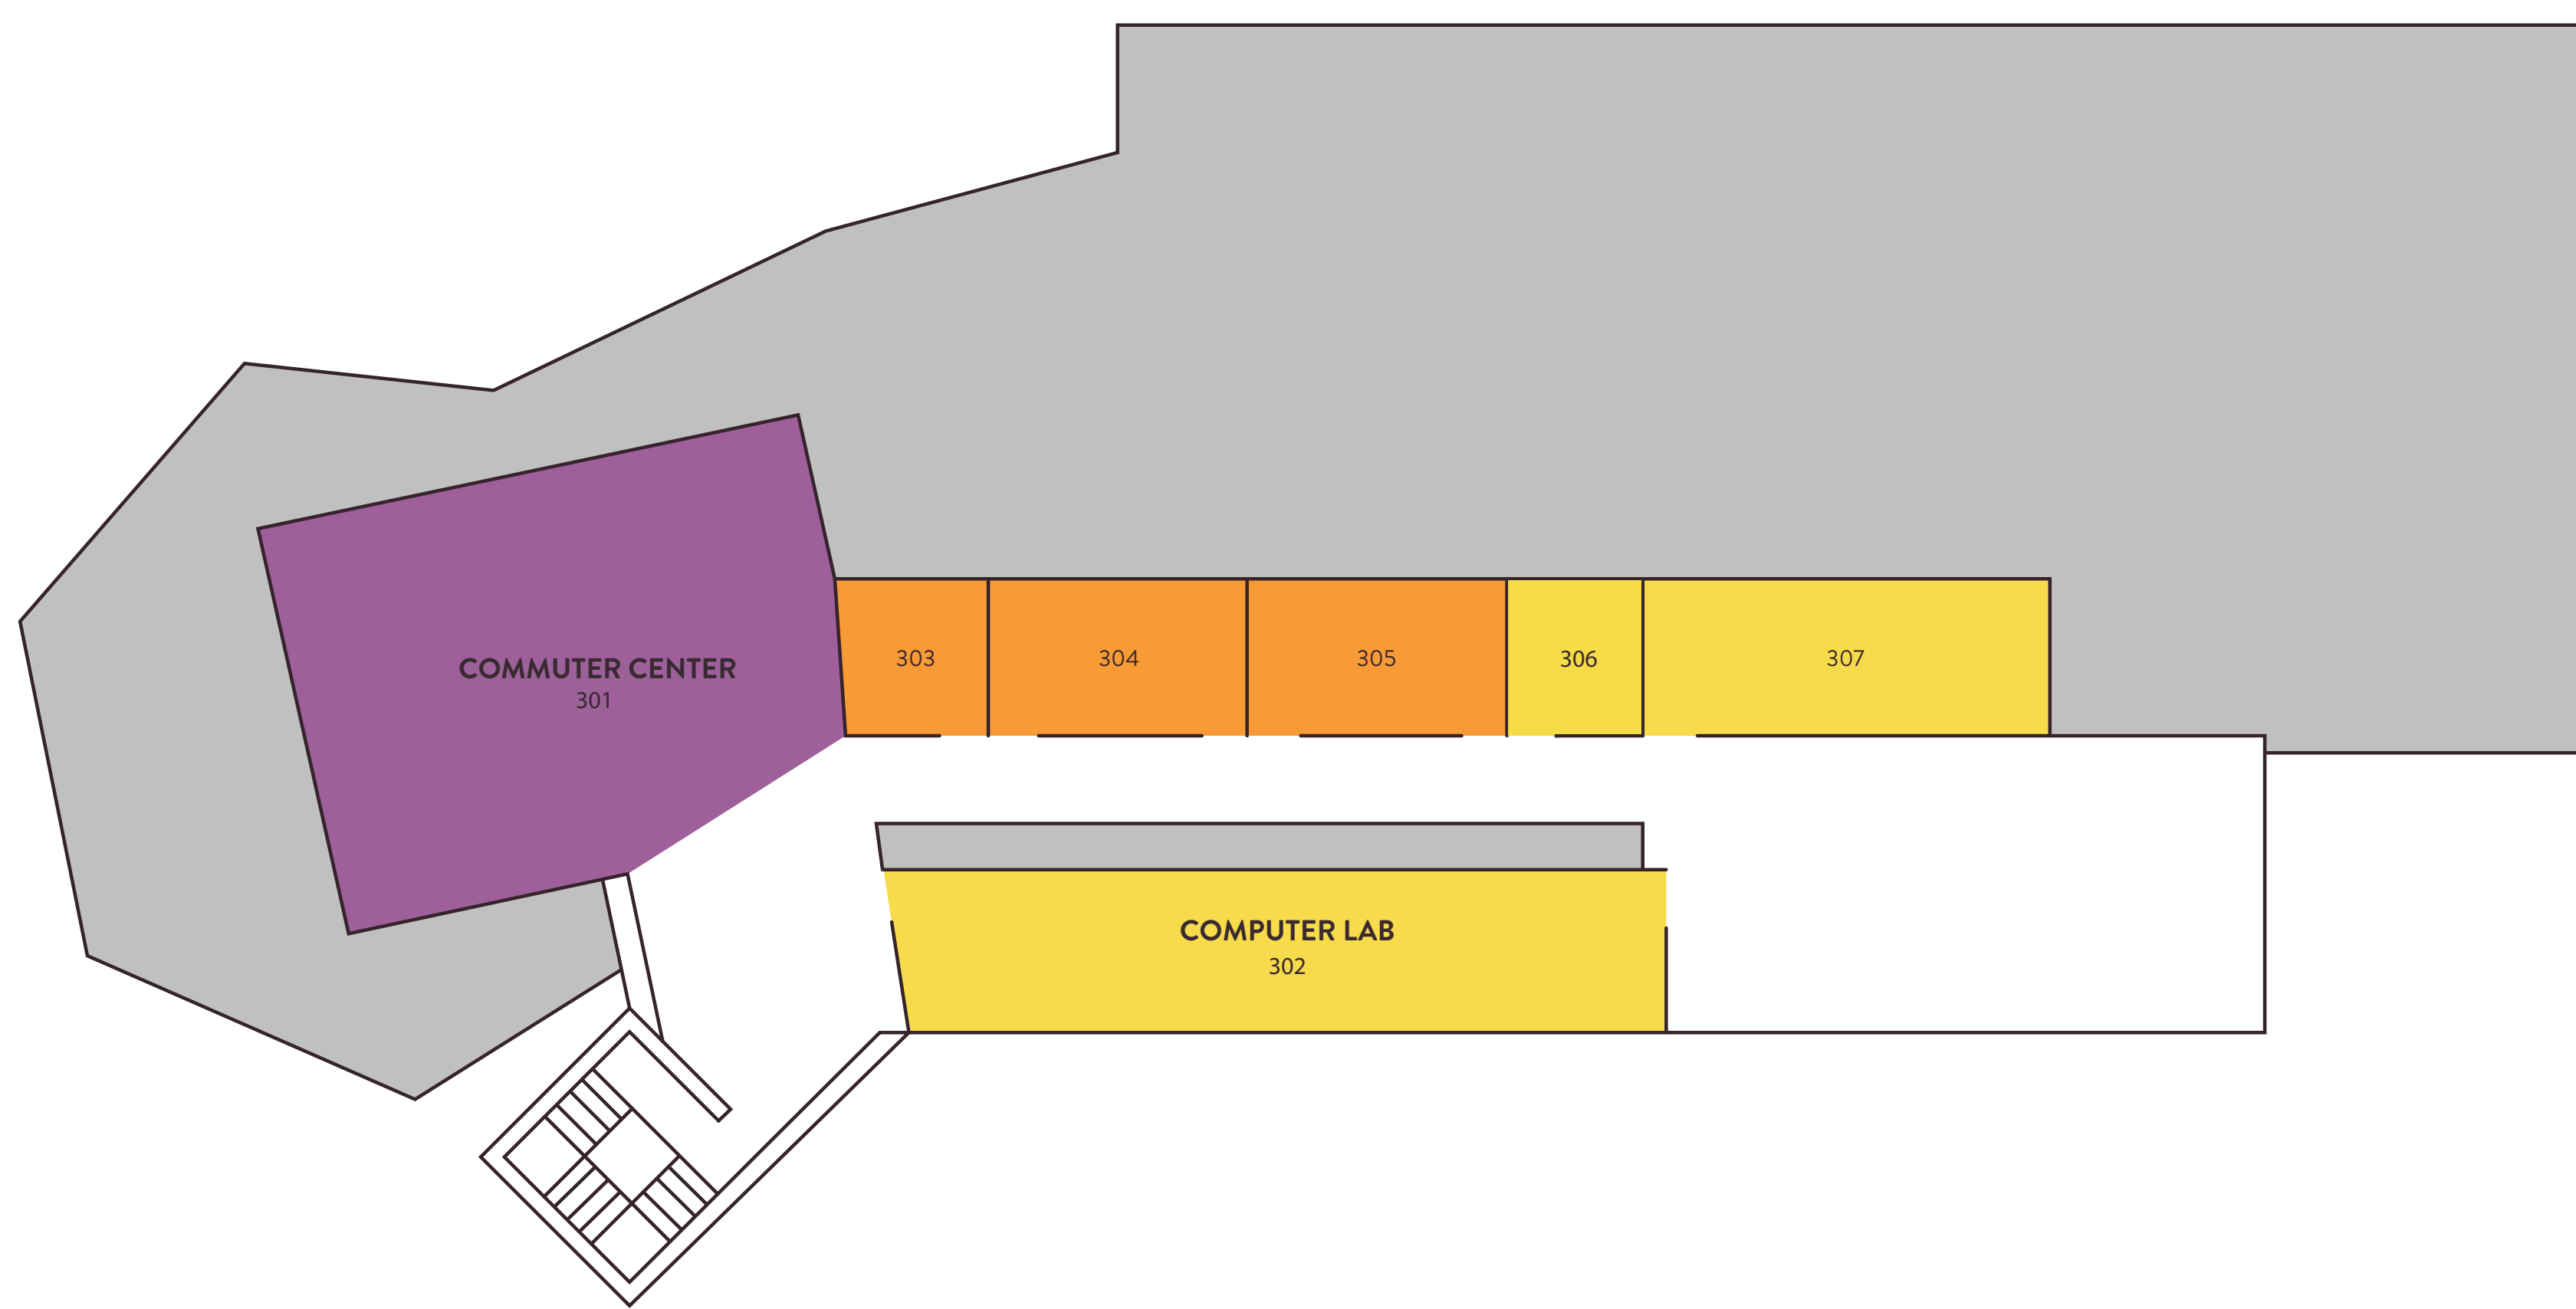

SERVICES

- 235 – MEDITATION & PRAYER ROOM

CENTERS

- CENTER FOR STUDENT INVOLVEMENT (CSI)
- CENTER FOR TRANS AND QUEER ADVOCACY

VENUES & MEETING ROOMS

- MEETING ROOMS 209, 210, 218, 251, 252, 254, 255, 257

LEGEND

- CENTERS
- SERVICES
- OFFICES
- STUDENT ORGANIZATIONS
- VENUES & MEETING ROOMS

SYKES STUDENT UNION

THIRD FLOOR

- SERVICES

301 — COMPUTER LAB

306 — LACTATION ROOM

307 — MEDITATION AND PRAYER ROOM

- CENTERS