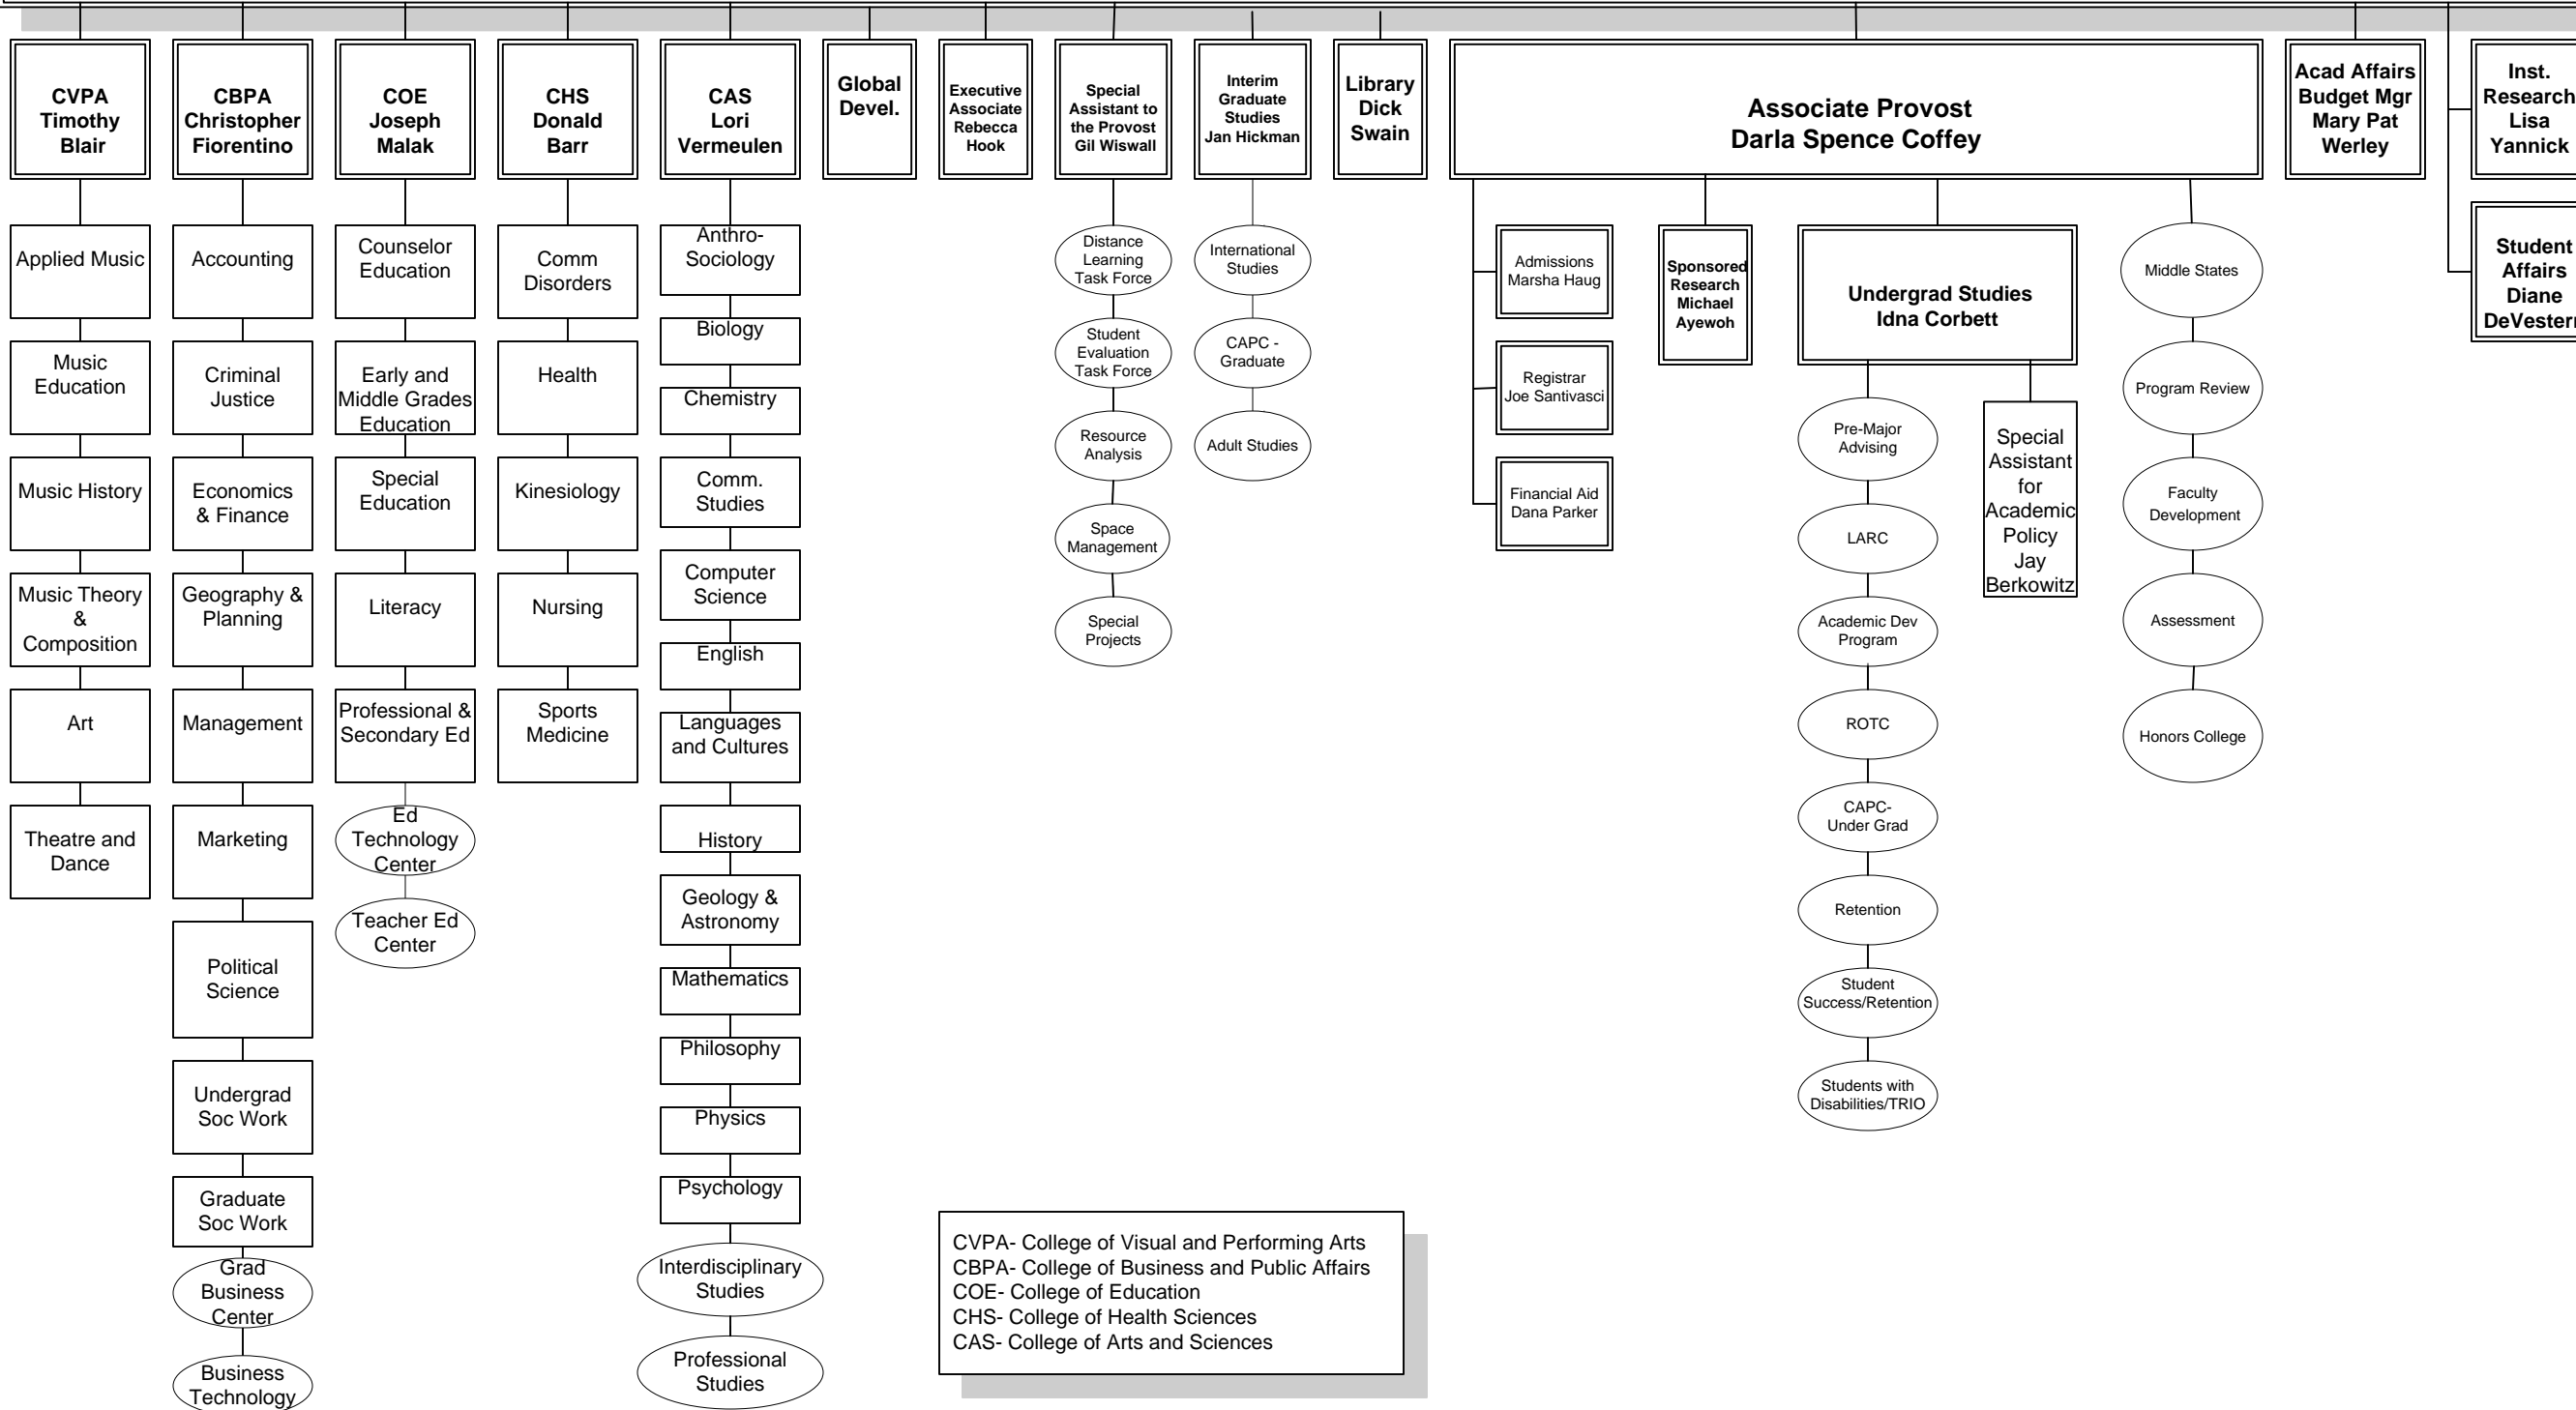

**Linda L. Lamwers – Vice President for Academic Affairs/Provost  
2009- 2010 Academic Affairs Organizational Chart**

CVPA- College of Visual and Performing Arts  
 CBPA- College of Business and Public Affairs  
 COE- College of Education  
 CHS- College of Health Sciences  
 CAS- College of Arts and Sciences