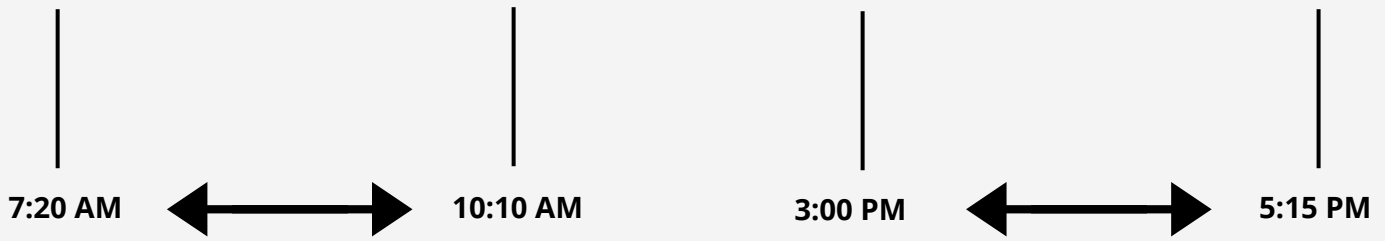

WCU Shuttles

Exton Train Shuttle

 *Monday-Friday: 7:15 AM-10:10 AM & 3:00 PM - 5:15 PM*

EXTON SHUTTLE SCHEDULE

AM SERVICE		
<i>DEPART EXTON STATION</i>	<i>DEPART WCU</i>	<i>ARRIVE EXTON STATION</i>
7:20 AM	7:40 AM	8:00 AM
8:05 AM	8:25 AM	8:45 AM
9:05 AM	9:25 AM	9:45 AM
9:47 AM	10:10 AM (Arrival Only)	
PM SERVICE		
<i>DEPART EXTON STATION</i>	<i>DEPART WCU</i>	<i>ARRIVE EXTON STATION</i>
	3:00 PM	3:20 PM
3:25 PM	3:40 PM	4:05 PM
4:20 PM	4:55 PM	5:15 PM

The shuttle picks up on the **WESTBOUND** side of the train station in the AM and drops off on the **EASTBOUND** side of the train station in the PM.