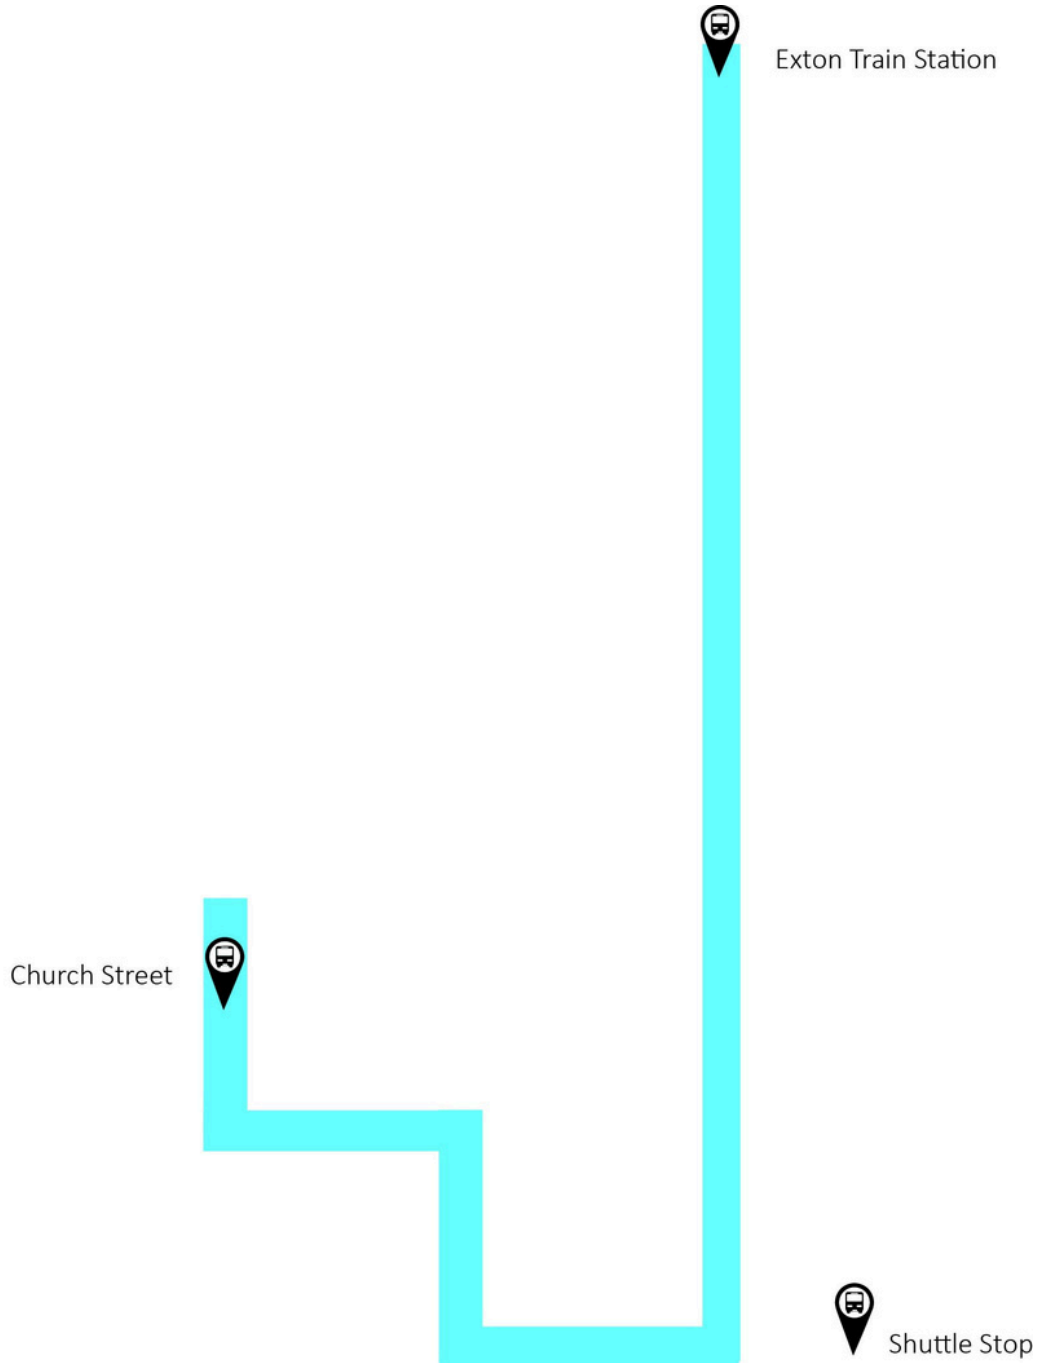

WCU Shuttles

Exton Train Shuttle

 *Monday-Friday: 7:15 AM-10:10 AM & 3:00 PM - 5:15 PM*

EXTON SHUTTLE SCHEDULE

AM SERVICE		
<i>DEPART EXTON STATION</i>	<i>DEPART WCU</i>	<i>ARRIVE EXTON STATION</i>
7:20 AM	7:40 AM	8:00 AM
8:05 AM	8:25 AM	8:45 AM
9:05 AM	9:25 AM	9:45 AM
9:47 AM	10:10 AM (Arrival Only)	
PM SERVICE		
<i>DEPART EXTON STATION</i>	<i>DEPART WCU</i>	<i>ARRIVE EXTON STATION</i>
	3:00 PM	3:20 PM
3:25 PM	3:40 PM	4:05 PM
4:20 PM	4:55 PM	5:15 PM

The shuttle picks up on the **WESTBOUND** side of the train station in the AM and drops off on the **EASTBOUND** side of the train station in the PM.