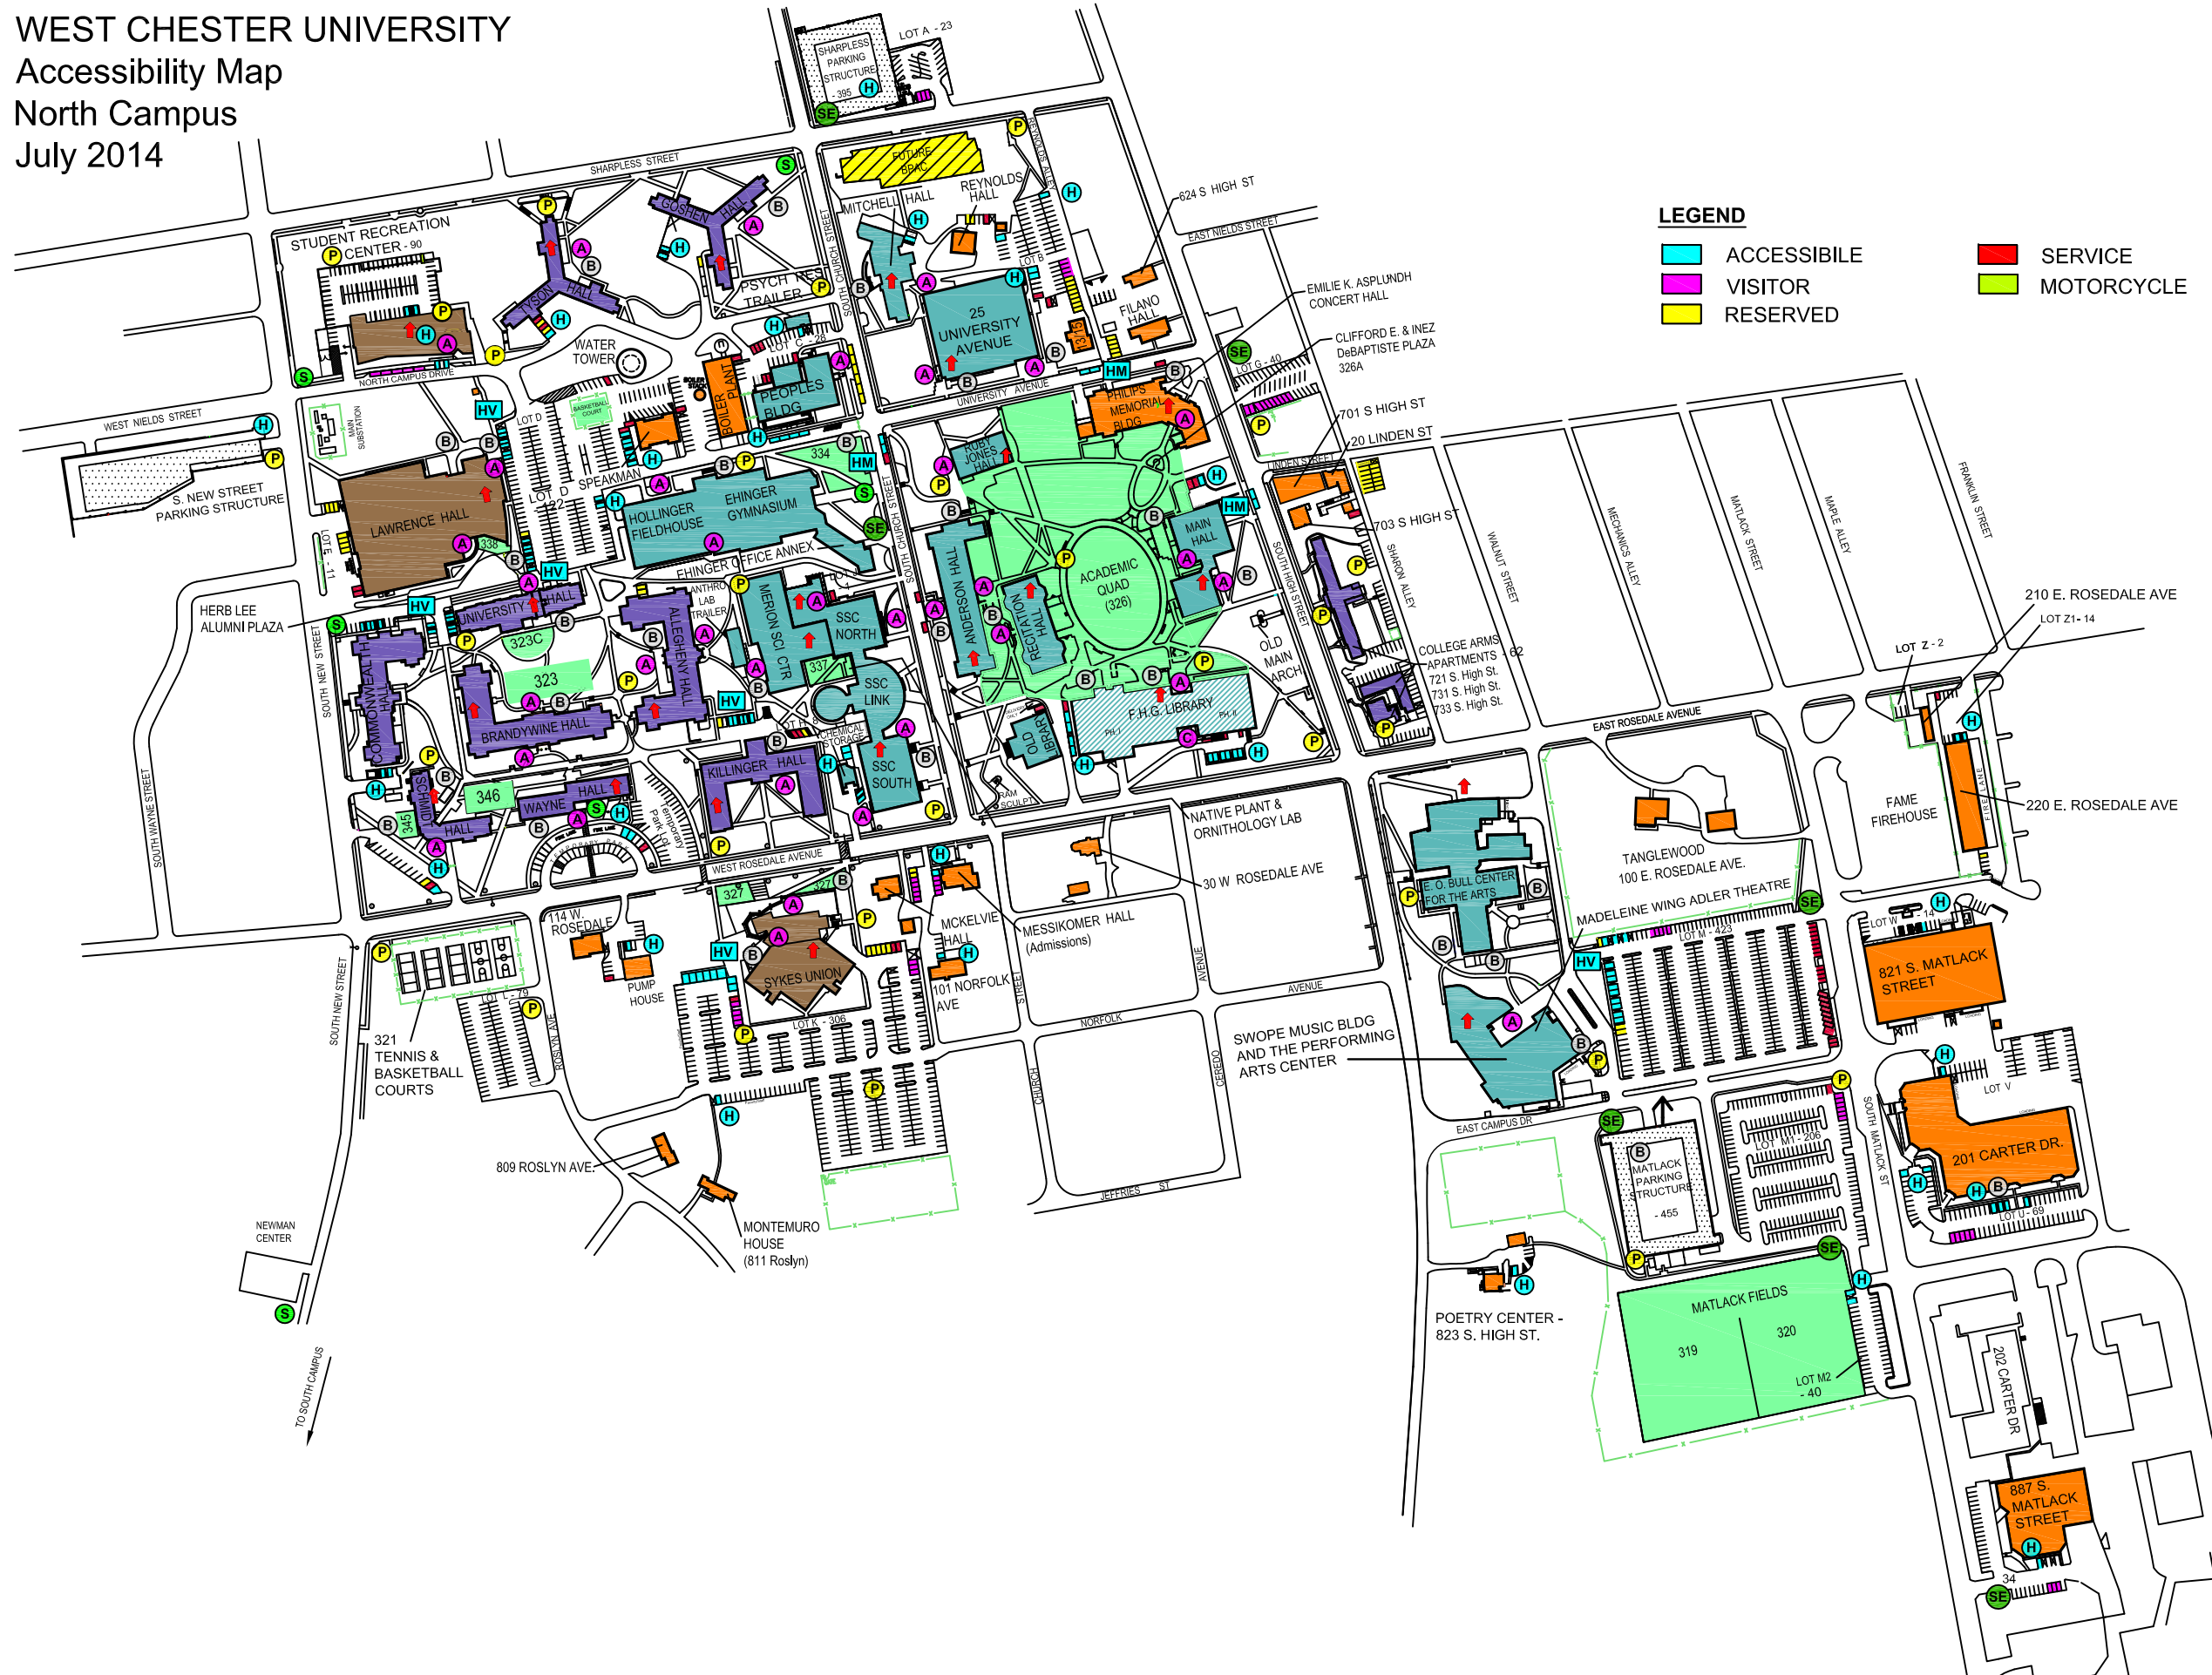

WEST CHESTER UNIVERSITY
Accessibility Map
North Campus
July 2014

LEGEND

- ACCESSIBLE
- VISITOR
- RESERVED
- SERVICE
- MOTORCYCLE

LEGEND

- BUILDINGS**
- ACADEMIC
 - AFFILIATED
 - AUXILIARY
 - FACULTY / STAFF
 - LIBRARY
 - RESIDENCE LIFE
 - BUILDING UNDER CONSTRUCTION

WEST CHESTER UNIVERSITY
 Accessibility Map
 South Campus
 July 2014

LEGEND

BUILDINGS

- ACADEMIC
- FACULTY / STAFF
- RESIDENCE LIFE

PARKING

- H ACCESSIBLE
- B BIKE RACK
- HV VAN SPACE
- VISITOR

FIELDS

-

ACCESSIBILITY AIDS

- TTY TEXT TYPE TELEPHONE
- A AUTOMATIC DOORS
- P EMERGENCY PHONES
- S SHUTTLE BUS STOP
- ELEVATOR

331 ROPES COURSE
 GLEN ECHO FARM
 Sculpture Garden
 Main House
 Garage
 Storage

THE VILLAGE
 189 VILLAGE MAINT. BLDG.
 335 VOLLEYBALL COURT
 LOT Y - 352

LOT O - 273

LOT P - 138

LOT Q - 488

LOT R - 139

LOT S - 106

LOT T - 49

LOT U - 137

LOT V - 136