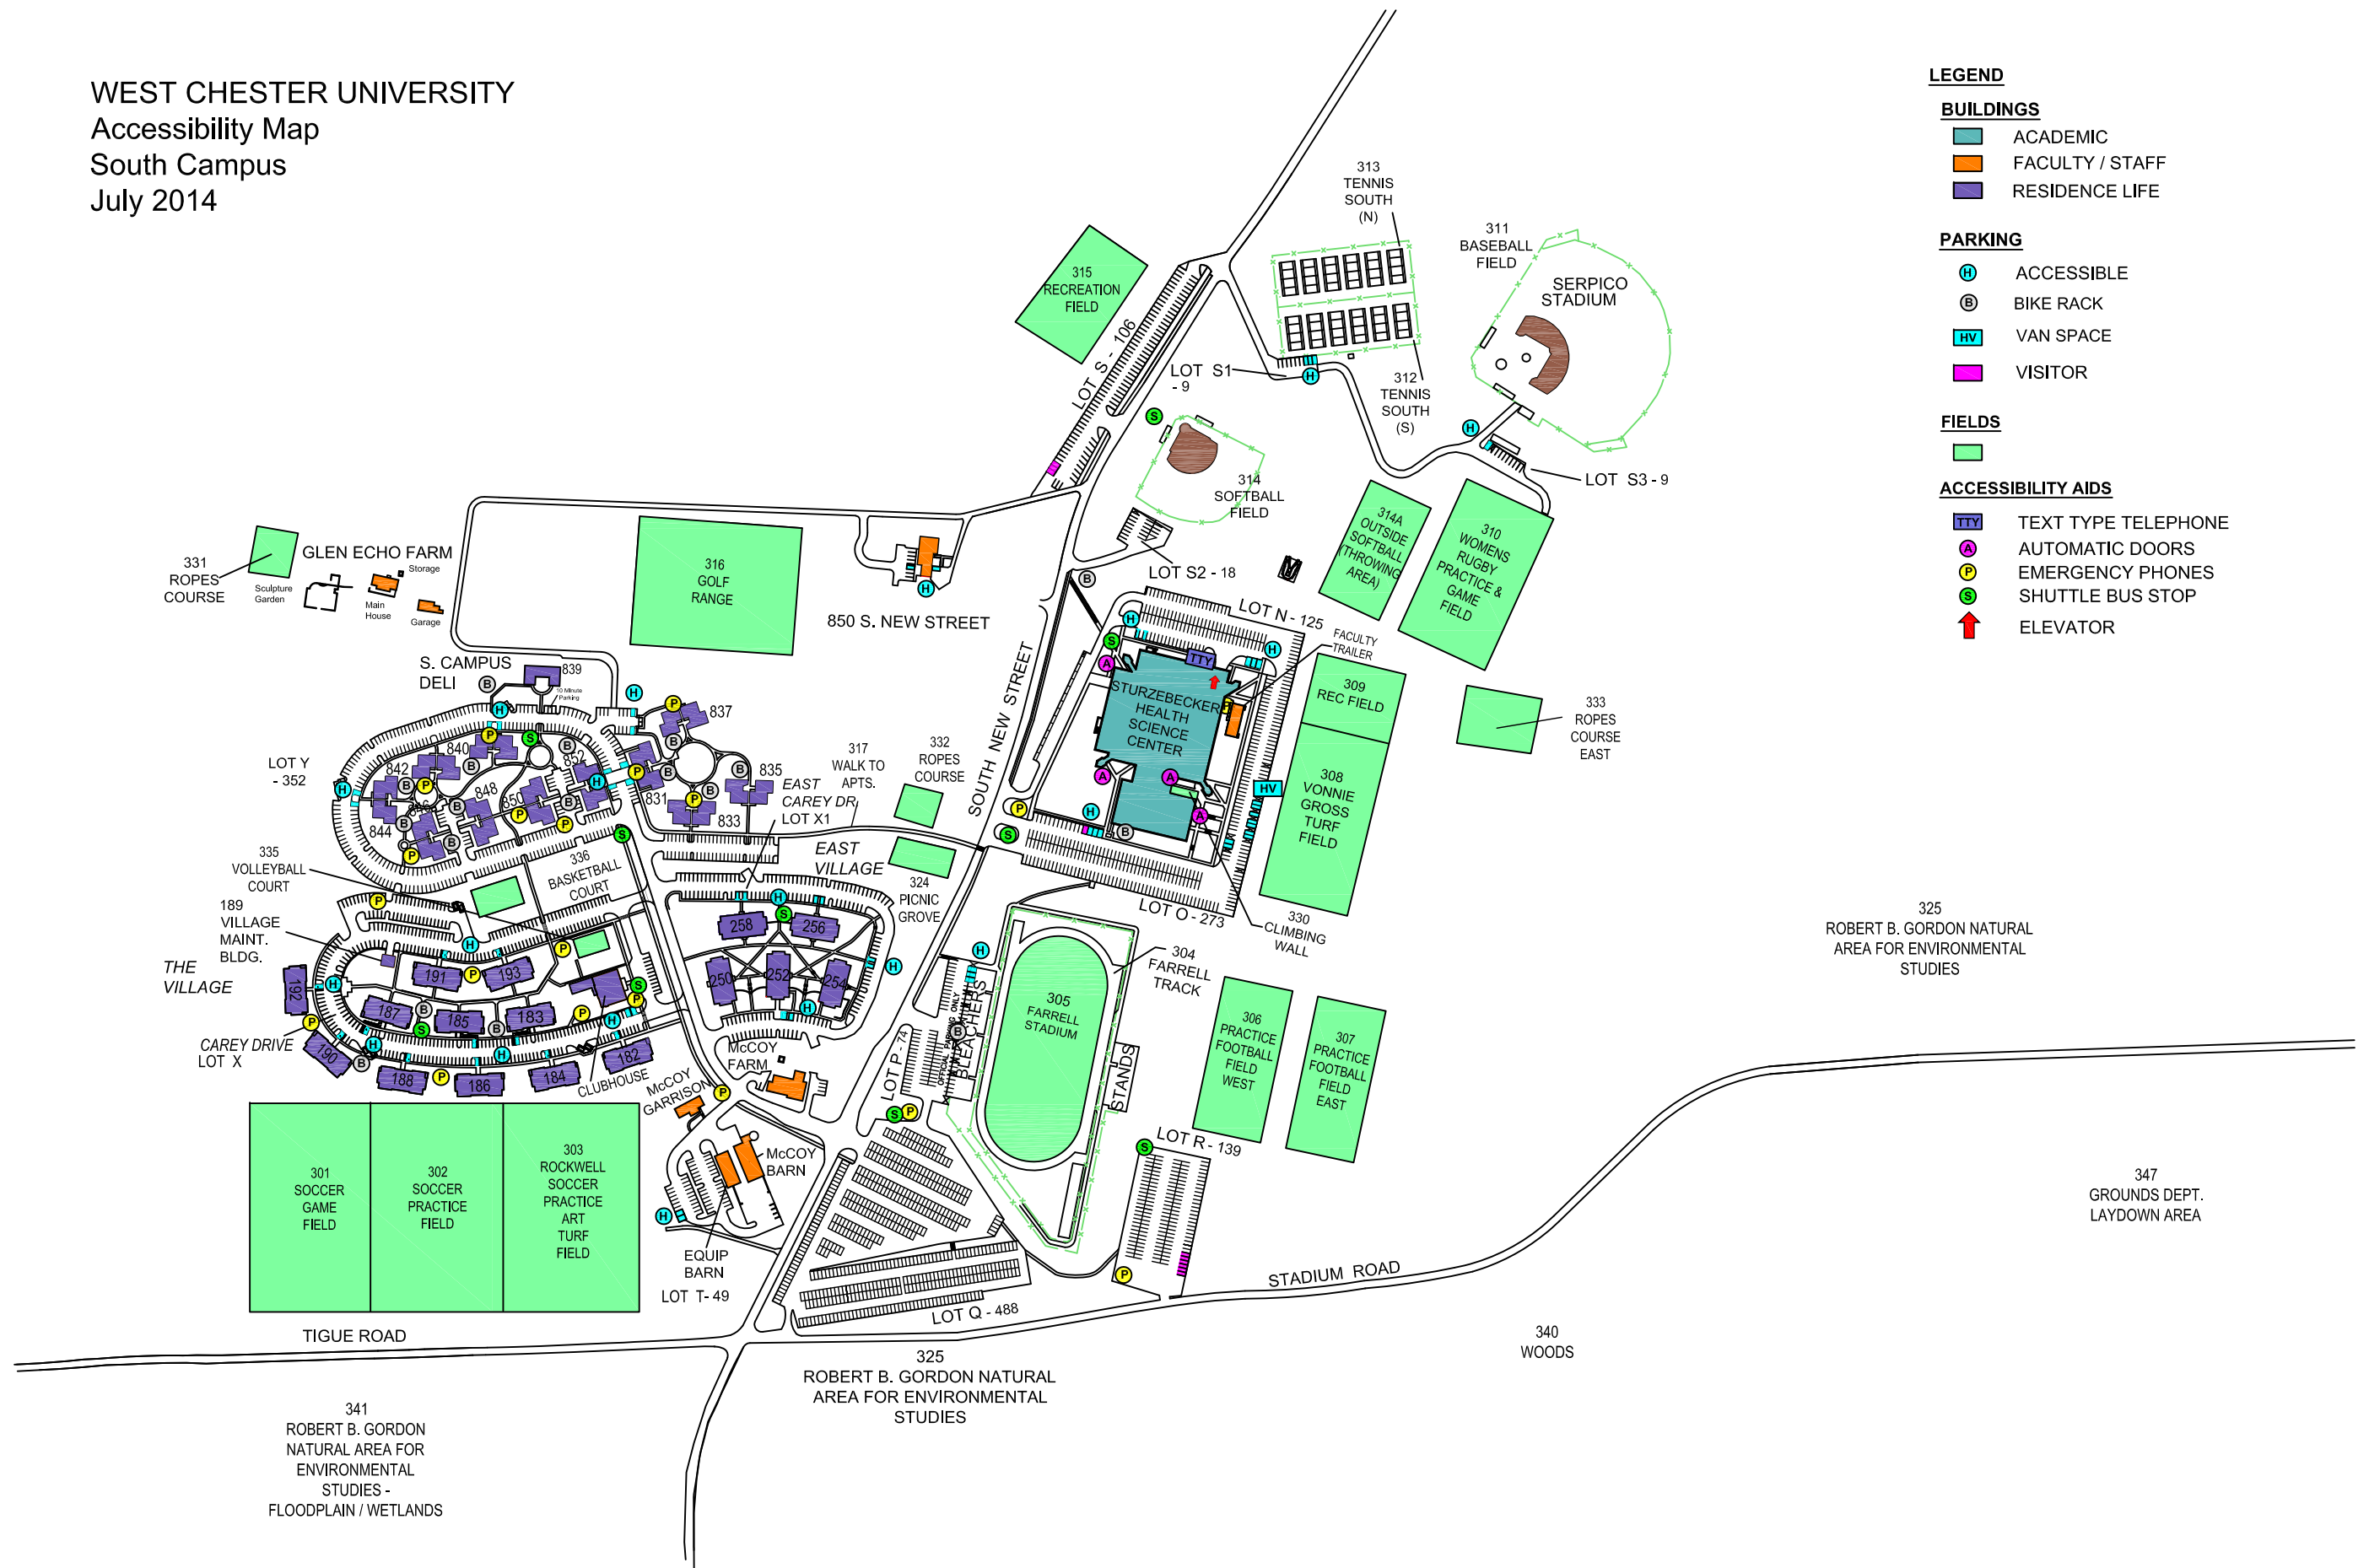

WEST CHESTER UNIVERSITY
Accessibility Map
South Campus
July 2014

LEGEND

BUILDINGS

- ACADEMIC
- FACULTY / STAFF
- RESIDENCE LIFE

PARKING

- H ACCESSIBLE
- B BIKE RACK
- HV VAN SPACE
- VISITOR

FIELDS

ACCESSIBILITY AIDS

- TTY TEXT TYPE TELEPHONE
- A AUTOMATIC DOORS
- P EMERGENCY PHONES
- S SHUTTLE BUS STOP
- ELEVATOR

331 ROPES COURSE
GLEN ECHO FARM
Sculpture Garden
Main House
Garage
Storage

THE VILLAGE
189 VILLAGE MAINT. BLDG.
335 VOLLEYBALL COURT
LOT Y - 352

301 SOCCER GAME FIELD
302 SOCCER PRACTICE FIELD
303 ROCKWELL SOCCER PRACTICE ART TURF FIELD

341 ROBERT B. GORDON NATURAL AREA FOR ENVIRONMENTAL STUDIES - FLOODPLAIN / WETLANDS

McCOY FARM
CLUBHOUSE
182
184
186
188
190
191
193
185
183
187

EAST VILLAGE
324 PICNIC GROVE
317 WALK TO APTS. LOT X1
332 ROPES COURSE

325 ROBERT B. GORDON NATURAL AREA FOR ENVIRONMENTAL STUDIES

SOUTH NEW STREET

LOT Q - 488

305 FARRELL STADIUM
STANDS

LOT R - 139

STADIUM ROAD

340 WOODS

325 ROBERT B. GORDON NATURAL AREA FOR ENVIRONMENTAL STUDIES

347 GROUNDS DEPT. LAYDOWN AREA

315 RECREATION FIELD
LOT S - 106

LOT S1 - 9

314 SOFTBALL FIELD

LOT S2 - 18

LOT N - 125

LOT O - 273

LOT P - 138

LOT Q - 488

LOT R - 139

LOT S - 106

LOT T - 49

LOT U - 137

LOT V - 136

LOT W - 135

LOT X - 134

LOT Y - 352

LOT Z - 133

LOT AA - 132

LOT AB - 131

LOT AC - 130

LOT AD - 129

LOT AE - 128

LOT AF - 127

LOT AG - 126

LOT AH - 125